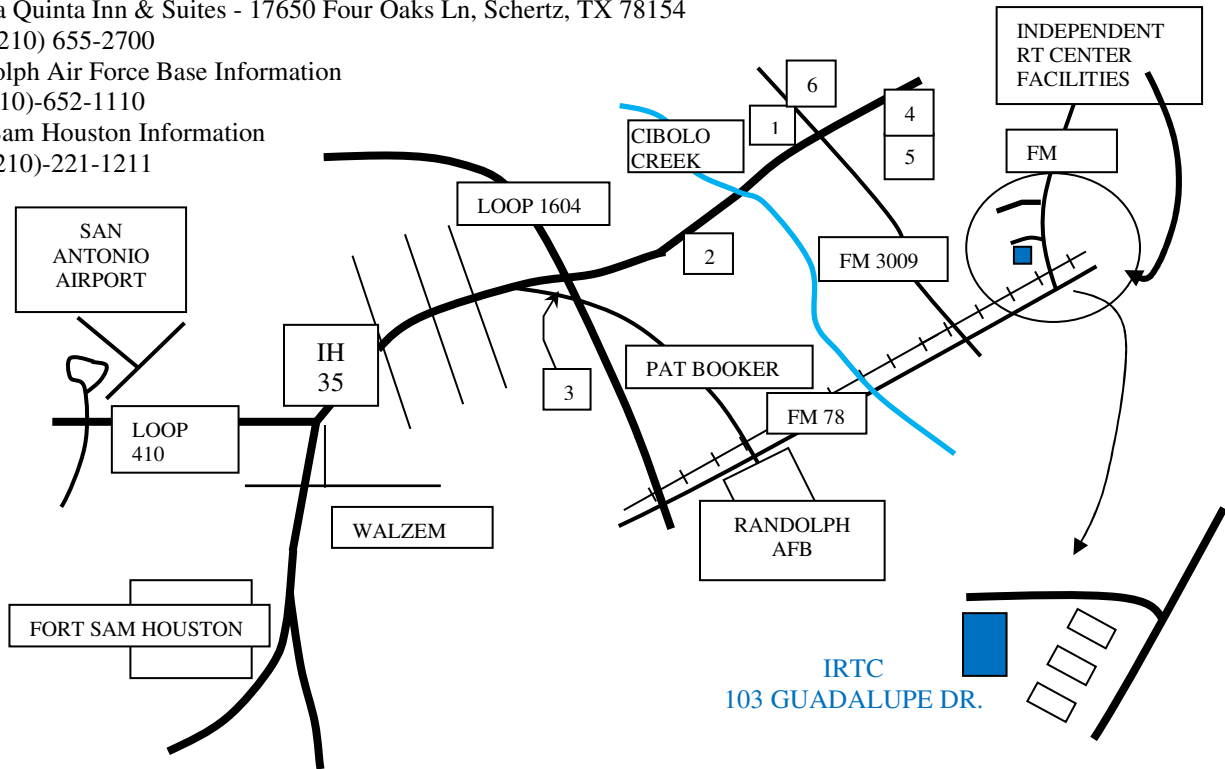

HOTEL LOCATIONS AND FACILITY MAP

- 1 = Best Western Plus Atrium - 17401 IH 35 N, Schertz, TX 78154 (210)- 651-4100
- 2 = Holiday Inn Express - 15408 I-35 N #2, Selma, TX 78154 (210)-651-3885
- 3 = Hilton Garden Inn SA - 8101 Pat Booker Rd, Live Oak, TX 78233 (210) 412-5923
- 4 = Hampton Inn - 17702 N Interstate 35 Frontage Rd, Schertz, TX 78154 (210)-566-6110
- 5 = Fairfield Inn & Suites - 5008 Corridor Loop Rd, Schertz, TX 78154 (210) 658-1466
- 6 = La Quinta Inn & Suites - 17650 Four Oaks Ln, Schertz, TX 78154 (210) 655-2700

Randolph Air Force Base Information  
 (210)-652-1110

Fort Sam Houston Information  
 (210)-221-1211

**DIRECTIONS:** From San Antonio Airport cross over Loop 410 and left onto the access road. Enter Loop 410 East bound. Proceed to the 410 / 35 interchange. Take IH 35 North (to Austin). Exit FM 3009 (exit 175). Take a right onto FM 3009 and proceed to FM 78 (across rail road track). Left on FM 78 one mile to FM 1103. Left across the rail road tracks on FM 1103, ¼ mile to Guadalupe Dr. *Turn left onto Guadalupe Dr. First building after flag poles on the left.*  
 APR 2019